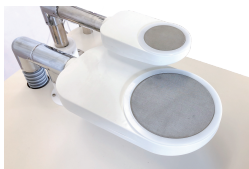

# Stain removing vacuum machine

Rarosa Techno Shower System

**A top-class model that enables the use of steam or air**

Easily switch between the wide-sleeve and narrow-sleeve inlet according to your purpose with one touch.

The wide and narrow inlet filters can be attached or removed with one touch to make them easy for anyone to replace. Setting style committed to fashion

Easy filter replacement

**RV-302**

**Outstanding functionality thanks  
to high power and a wide inlet**